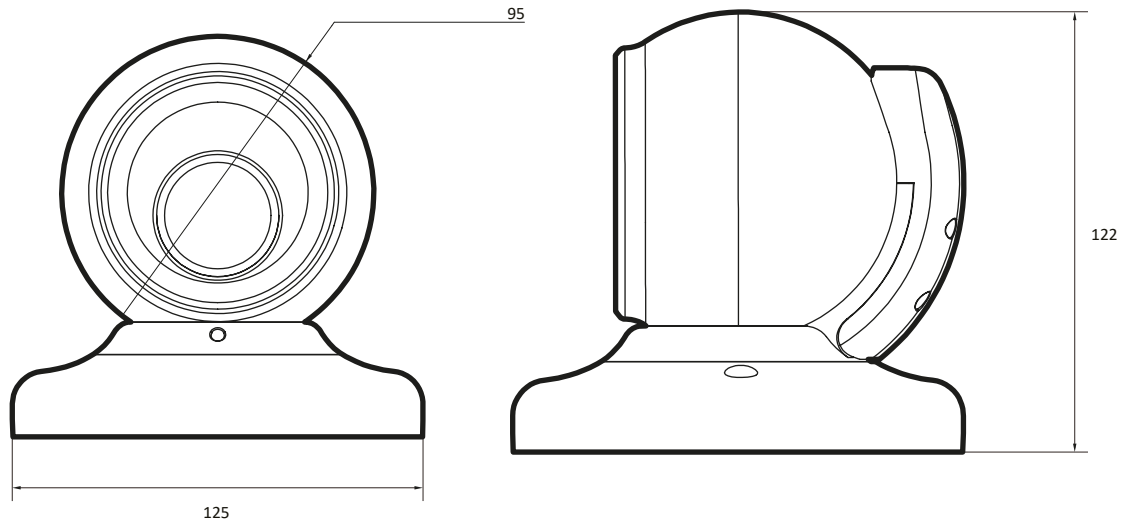

### MECHANICAL

Housing Model	VD2
Housing	Outdoor Turret
Material	Aluminium Die- casting
Color	White
Weight	0.85kg
Dimension	125mm 122mm

## Dimensions