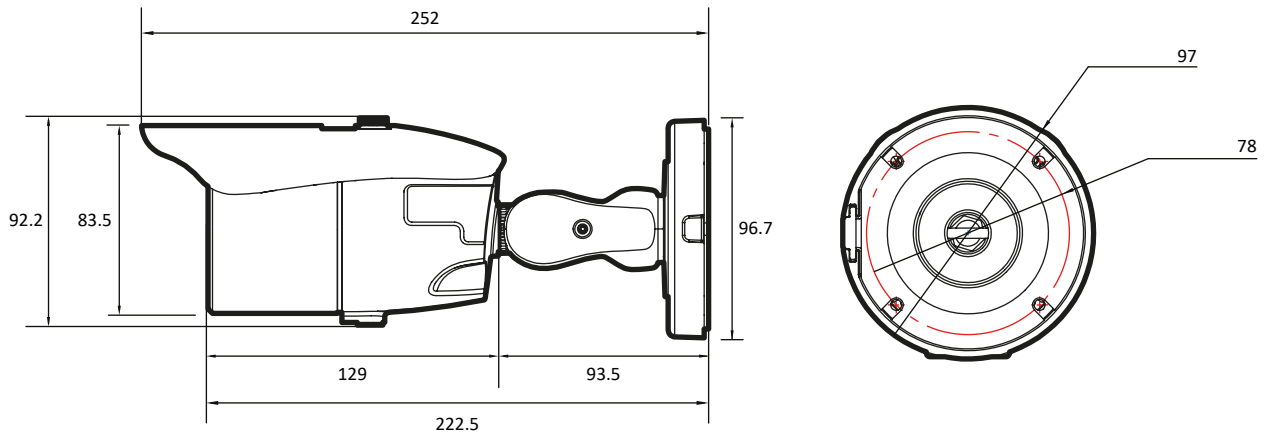

MECHANICAL

Housing Model	BT3
Housing	Outdoor Bullet
Material	Aluminium Die- casting
Color	Dark Gray
Weight	0.75kg
Dimension	252mm 96.7mm

I/O & Event

Audio In / Out	No
Alarm In / Out	No
Mic	No
Event Trigger	Motion Alarm, Temperature Critical, Illegal Login, Schedule
Event Notification	FTP, E-Mail

PRO SERIES ⚙️

Dimensions

Accessories