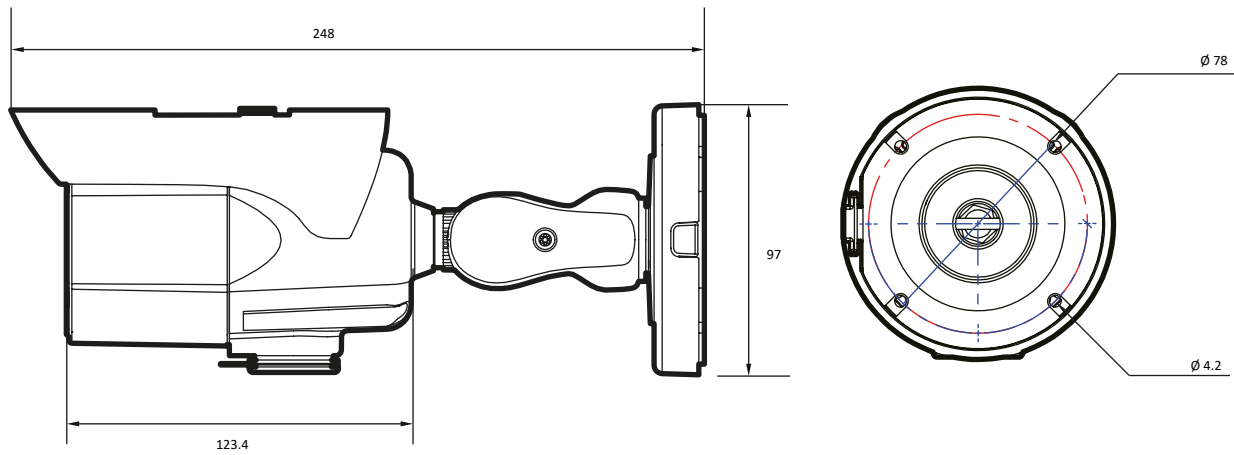

MECHANICAL

Housing Model	BT5
Housing	Outdoor Bullet
Material	Aluminium Die- casting
Color	Dark Gray
Weight	0.9kg
Dimension	247.2mm 96.7mm

I/O & Event

Audio In / Out	1 Line[1.0Vms, 3K ohm]/1 Line
Alarm In / Out	1 Line/1 Line
Mic	No
Event Trigger	Motion Alarm, Temperature Critical, Illegal Login, Schedule, Network Disconnection, Sensor Detection
Event Notification	FTP, E-Mail, Alarm Out, SD Card

PRO SERIES ⚙️

Dimensions

Accessories