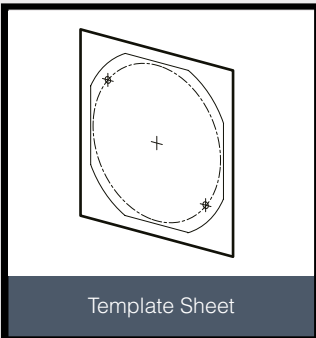

STRUCTURE

Dome	125 Ø
Height	92 mm
Width	125 mm
Length	125 mm
Weight	Net: 0.51 Kg

MVP13-58-RV ViewPro

Accessories (Optional)

Dimensions (mm/inch)