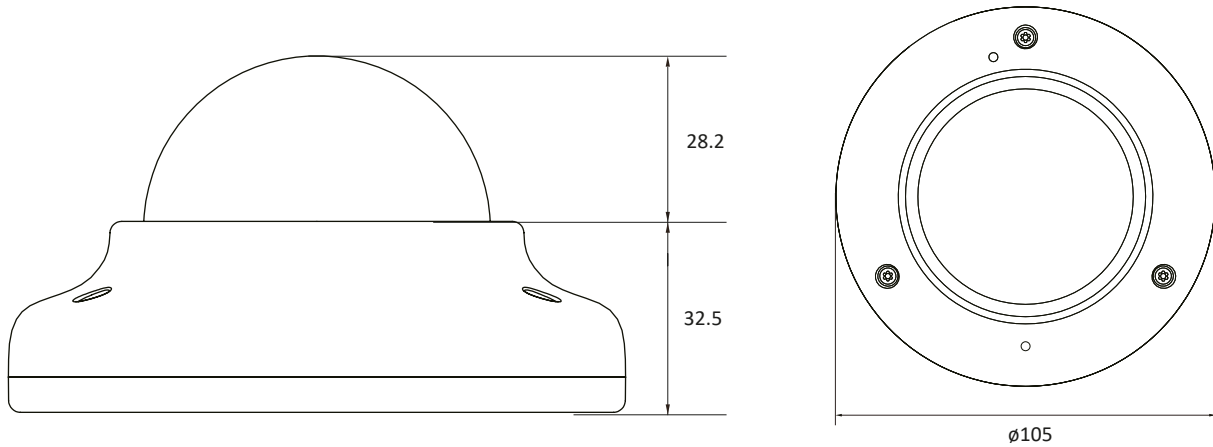

MECHANICAL

Housing Model	VD9
Housing	Outdoor Dome
Material	Aluminium Die- casting
Color	White
Weight	0.51kg
Dimension	125mm X 92mm

I/O & Event

Audio In / Out	1 Line[1.0Vms, 3K ohm]/1 Line
Alarm In / Out	1 Line/1 Line
Mic	No
Event Trigger	Motion Alarm, Network Disconnection, Temperature Critical, Illegal Login, Schedule, Sensor Detection
Event Notification	FTP E-Mail SD Card

Dimensions

Accessories