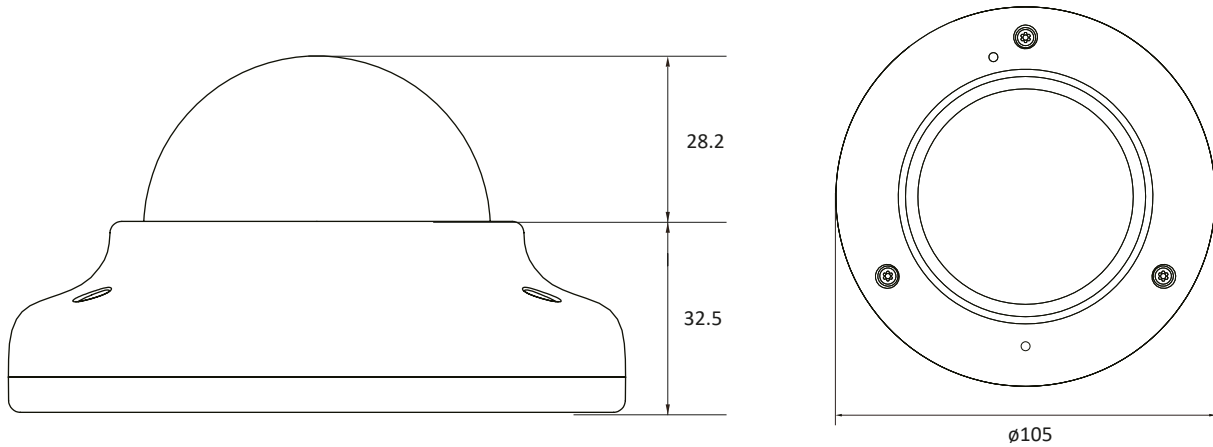

PRO SERIES ⚙️

Dimensions