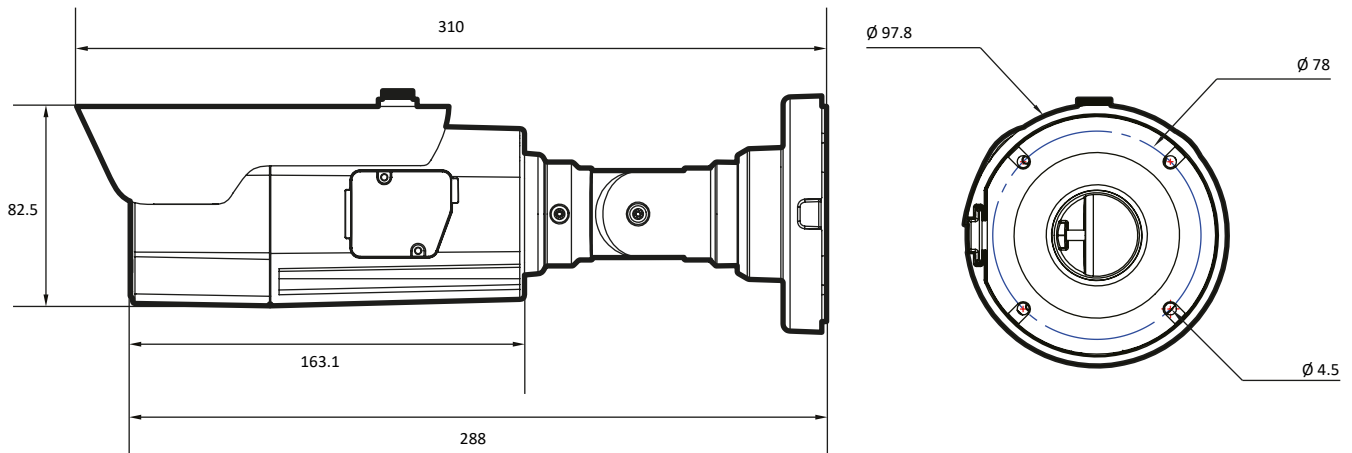

### MECHANICAL

Housing Model	BT7
Housing	Outdoor Bullet
Material	Aluminium Die- casting
Color	Dark Gray
Weight	1.2kg
Dimension	310mm 97mm

## Dimensions