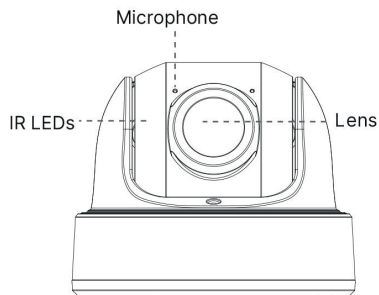

### INTELLIGENT ANALYTICS

Video Analysis	Region Entrance, Region Exiting, Advanced Motion Detection, Tamper Detection, Line Crossing, Loitering, Object Left, Object Removed
People Counting& Report	Count the number of people entering or exiting, up to 4 detection areas for regional people counting

### SYSTEM

Storage	Support microSD/SDHC/SDXC Card Local Storage, up to 256Gb
Advanced Function	Heat Map, BLC, HLC, 2D DNR, 3D DNR, AWB, IP Address Filtering, AGC, Anti-flicker, Corridor Mode, Deblur, Watermark
SIP/VoIP Support	Yes, Voice & Video-over-IP
Event Trigger	Motion Detection, Network Disconnection, Audio Alarm, etc.
Event Action	FTP Upload, SMTP Upload, SD Card Record, SIP Phone, HTTP Notification, etc.
System Compatibility	ONVIF Profile G & Q & S & T, API

**PRO SERIES** ⚙️

**STRUCTURE DIAGRAMS**

Units: mm

**ACCESSORIES**

A01 Pole Mount

Weight: 720g  
Dimensions: 170\*51.5\*152.6mm

A03 External Corner Bracket

Weight: 900g  
Dimensions: 170\*152.5\*76.3mm