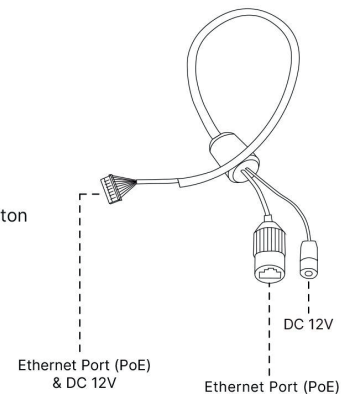

### INTELLIGENT ANALYTICS

Video Analysis	Region Entrance, Region Exiting, Advanced Motion Detection, Tamper Detection, Line Crossing, Loitering, Object Left, Object Removed
People Counting& Report	Count the number of people entering or exiting, up to 4 detection areas for regional people counting

### SYSTEM

Storage	Support microSD/SDHC/SDXC Card Local Storage, up to 256Gb
Advanced Function	Heat Map, BLC, HLC, 2D DNR, 3D DNR, AWB, IP Address Filtering, AGC, Anti-flicker, Corridor Mode, Deblur, Watermark
SIP/VoIP Support	Yes, Voice & Video-over-IP
Event Trigger	Motion Detection, Network Disconnection, Audio Alarm, etc.
Event Action	FTP Upload, SMTP Upload, SD Card Record, SIP Phone, HTTP Notification, etc.
System Compatibility	ONVIF Profile G & Q & S & T, API

**PRO SERIES** ⚙️

**STRUCTURE DIAGRAMS**

Units: mm

**ACCESSORIES**

A01 Pole Mount

Weight: 720g  
Dimensions: 170\*51.5\*152.6mm

A03 External Corner Bracket

Weight: 900g  
Dimensions: 170\*152.5\*76.3mm