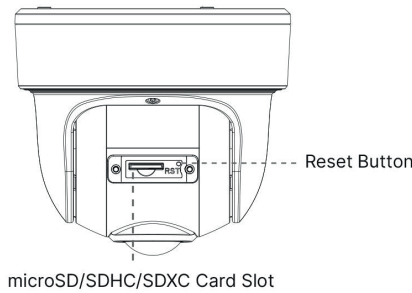

### SYSTEM

Storage	Support microSD/SDHC/SDXC Card Local Storage, up to 256Gb
Advanced Function	Heat Map, BLC, HLC, 2D DNR, 3D DNR, AWB, IP Address Filtering, AGC, Anti-flicker, Corridor Mode, Deblur, Watermark
SIP/VoIP Support	Yes, Voice & Video-over-IP
Event Trigger	Motion Detection, Network Disconnection, Audio Alarm, etc.
Event Action	FTP Upload, SMTP Upload, SD Card Record, SIP Phone, HTTP Notification, etc.
System Compatibility	ONVIF Profile G & Q & S & T, API

**PRO SERIES** ⚙️

**STRUCTURE DIAGRAMS**

Units: mm

**ACCESSORIES**

A01 Pole Mount

Weight: 720g  
Dimensions: 170\*51.5\*152.6mm

A03 External Corner Bracket

Weight: 900g  
Dimensions: 170\*152.5\*76.3mm