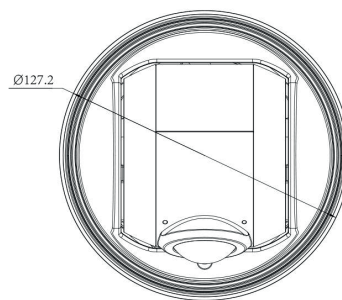

**PRO SERIES** ⚙️

**STRUCTURE DIAGRAMS**

Units: mm

**ACCESSORIES**

A01 Pole Mount

Weight: 720g  
Dimensions: 170\*51.5\*152.6mm

A03 External Corner Bracket

Weight: 900g  
Dimensions: 170\*152.5\*76.3mm