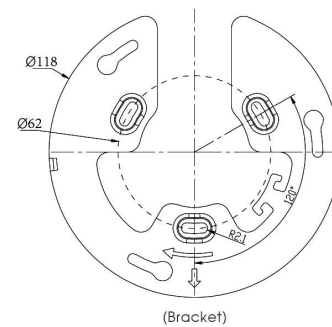

### INTELLIGENT ANALYTICS

Video Analysis	Region Entrance, Region Exiting, Advanced Motion Detection, Tamper Detection, Line Crossing, Loitering, Object Left, Object Removed
People Counting& Report	Count the number of people entering or exiting, up to 4 detection areas for regional people counting

### SYSTEM

Storage	Support microSD/SDHC/SDXC Card Local Storage, up to 256Gb
Advanced Function	Heat Map, BLC, HLC, 2D DNR, 3D DNR, AWB, IP Address Filtering, AGC, Anti-flicker, Corridor Mode, Deblur, Watermark
SIP/VoIP Support	Yes, Voice & Video-over-IP
Event Trigger	Motion Detection, Network Disconnection, Audio Alarm, etc.
Event Action	FTP Upload, SMTP Upload, SD Card Record, SIP Phone, HTTP Notification, etc.
System Compatibility	ONVIF Profile G & Q & S & T, API

**PRO SERIES** ⚙️

**STRUCTURE DIAGRAMS**

Units: mm

**ACCESSORIES**

A01 Pole Mount

Weight: 720g  
Dimensions: 170\*51.5\*152.6mm

A03 External Corner Bracket

Weight: 900g  
Dimensions: 170\*152.5\*76.3mm