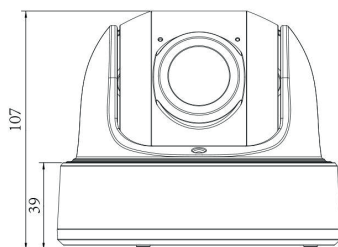

**PRO SERIES** ⚙️

**STRUCTURE DIAGRAMS**

Units: mm

**ACCESSORIES**

A01 Pole Mount

Weight: 720g  
Dimensions: 170\*51.5\*152.6mm

A03 External Corner Bracket

Weight: 900g  
Dimensions: 170\*152.5\*76.3mm