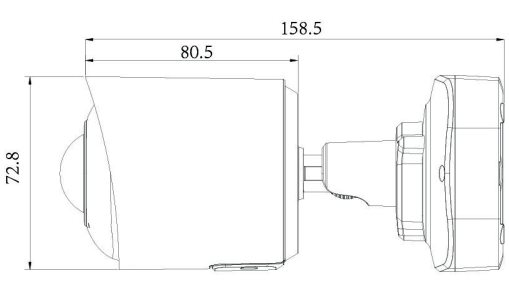

GENERAL

Working Temperature	-40°C~60°C	
Working Humidity	0~90%(Non-condensing)	
Power Supply	PoE (802.3af) / DC 12V±10%	
Power Consumption	5W MAX 8W MAX (With IR on)	6W MAX 9W MAX (With IR on)
Weather Proof	Up to IP67-rated for Weather-resistant Performance	
Housing	Vandal-proof IK10-rated Metal Housing	
Weight	630g	
Dimensions	95.8mmX74mmX158.5mm	
Warranty	3/5 Years	

PRO SERIES ⚙️

STRUCTURE DIAGRAMS

Units: mm

ACCESSORIES

A01 Pole Mount
Weight: 720g
Dimensions: 170*51.5*152.6mm

A03 External Corner Bracket
Weight: 900g
Dimensions: 170*152.5*76.3mm