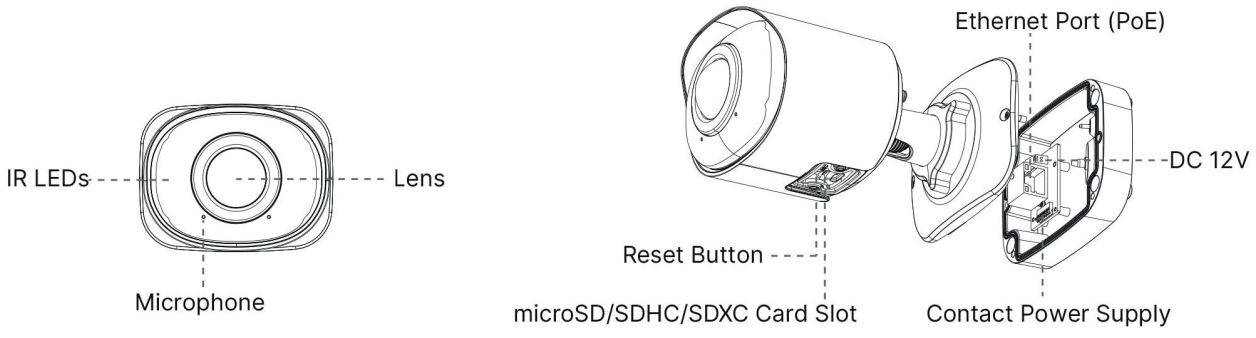

Integrated Junction Box

The well-designed Integrated Junction Box ensures efficient and simple installation. It enlarges the space to make cable connection neat and easy. With the help of IP67-rated weather-proof design and Point-contact Power Supply, the Integrated Junction Box is able to offer stable operation and supreme user-experience.

SYSTEM

Storage	Support microSD/SDHC/SDXC Card Local Storage, up to 256Gb
Advanced Function	Heat Map, BLC, HLC, 2D DNR, 3D DNR, AWB, IP Address Filtering, AGC, Anti-flicker, Corridor Mode, Deblur, Watermark
SIP/VoIP Support	Yes, Voice & Video-over-IP
Event Trigger	Motion Detection, Network Disconnection, Audio Alarm, etc.
Event Action	FTP Upload, SMTP Upload, SD Card Record, SIP Phone, HTTP Notification, etc.
System Compatibility	ONVIF Profile G & Q & S & T, API

GENERAL

Working Temperature	-40°C~60°C	
Working Humidity	0~90%(Non-condensing)	
Power Supply	PoE (802.3af) / DC 12V±10%	
Power Consumption	5W MAX 8W MAX (With IR on)	6W MAX 9W MAX (With IR on)
Weather Proof	Up to IP67-rated for Weather-resistant Performance	
Housing	Vandal-proof IK10-rated Metal Housing	
Weight	630g	
Dimensions	95.8mmX74mmX158.5mm	
Warranty	3/5 Years	

PRO SERIES ⚙️

STRUCTURE DIAGRAMS

Units: mm

ACCESSORIES

A01 Pole Mount
Weight: 720g
Dimensions: 170*51.5*152.6mm

A03 External Corner Bracket
Weight: 900g
Dimensions: 170*152.5*76.3mm