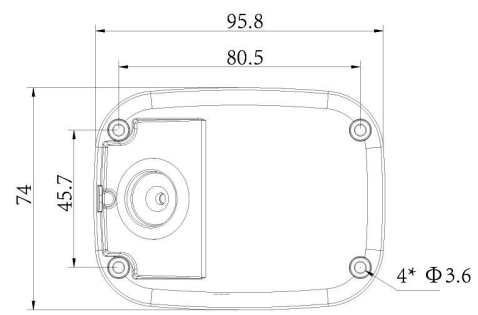

GENERAL

Working Temperature	-40°C~60°C	
Working Humidity	0~90%(Non-condensing)	
Power Supply	PoE (802.3af) / DC 12V±10%	
Power Consumption	5W MAX 8W MAX (With IR on)	6W MAX 9W MAX (With IR on)
Weather Proof	Up to IP67-rated for Weather-resistant Performance	
Housing	Vandal-proof IK10-rated Metal Housing	
Weight	630g	
Dimensions	95.8mmX74mmX158.5mm	
Warranty	3/5 Years	

PRO SERIES ⚙️

STRUCTURE DIAGRAMS

Units: mm

ACCESSORIES

A01 Pole Mount
Weight: 720g
Dimensions: 170*51.5*152.6mm

A03 External Corner Bracket
Weight: 900g
Dimensions: 170*152.5*76.3mm