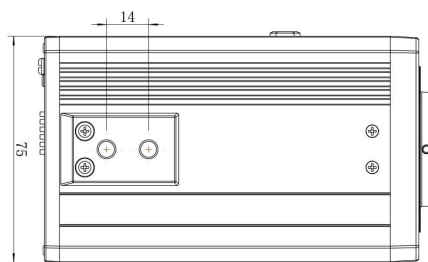

Units: mm

ACCESSORIES

A51 Protective Housing

Weight: 1988g

Dimensions: 380*150*H mm (H is adjustable)