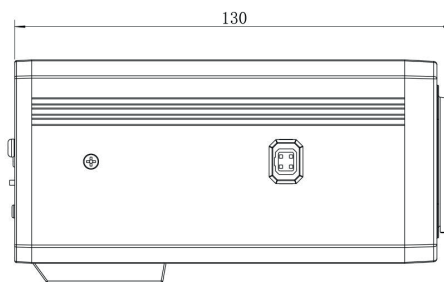

Units: mm

ACCESSORIES

A51 Protective Housing

Weight: 1988g

Dimensions: 380*150*H mm (H is adjustable)