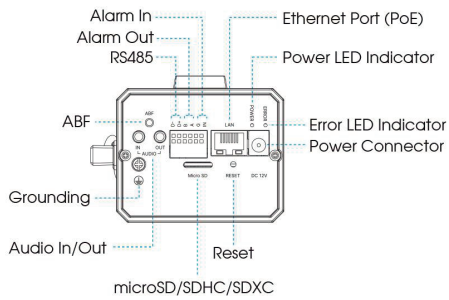

PRO SERIES ⚙️

STRUCTURE DIAGRAMS

(ABF)