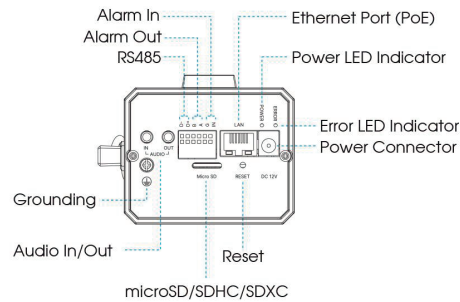

PRO SERIES ⚙️

STRUCTURE DIAGRAMS

(Non-ABF)

Units: mm

ACCESSORIES

A51 Protective Housing

Weight: 1988g

Dimensions: 380*150*H mm (H is adjustable)