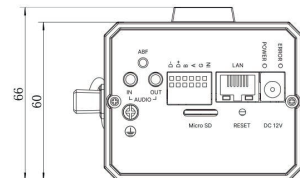

**PRO SERIES** ⚙️

**STRUCTURE DIAGRAMS**

(ABF)

(Non-ABF)

Units: mm

**ACCESSORIES**

A51 Protective Housing

Weight: 1988g

Dimensions: 380\*150\*H mm (H is adjustable)