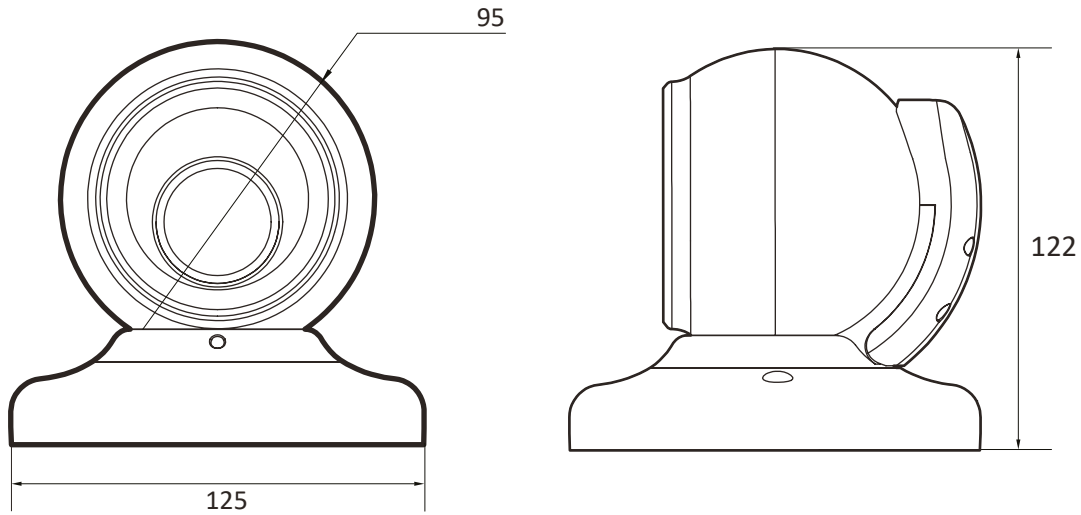

Camera Features

Support Languages	English, Korean, Japanese
Power	(Adaptor is not Included) DC12V POE IEEE 802.3af Class3
Power Consumption	DC12V Max 5.7W / PoE Max 7.2W
Temperature	-20°C ~ 50°C
Humidity	10~90% RH (non-condensing)
Housing	VD2
Dimensions (D x H)	Ø125 x 122.0 mm
Weight	0.8kg
Compliance	IP67

STRUCTURE

Dome	125 Ø
Height	122 mm
Width	-
Length	-
Weight	Net 0.8kg

Dimensions

Accessories