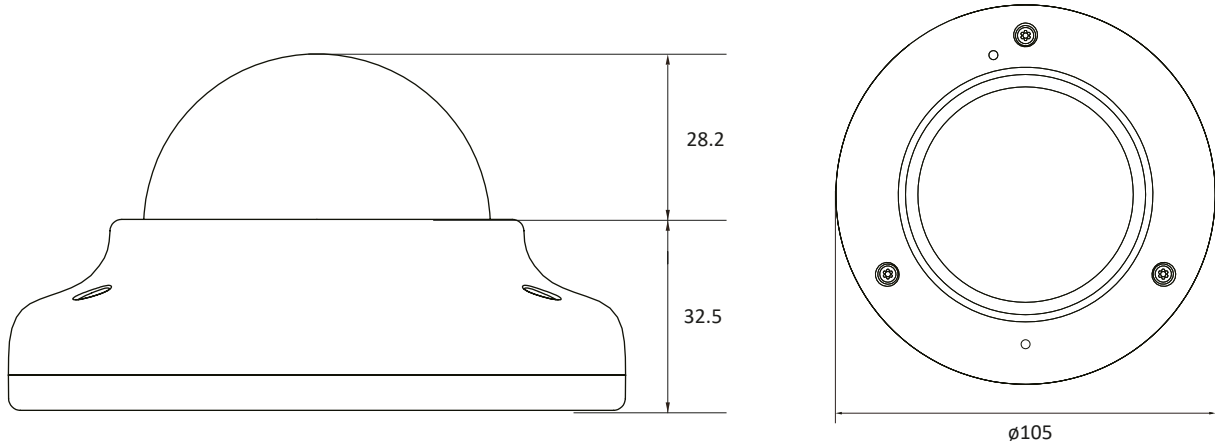

### MECHANICAL

Housing Model	VD7
Housing	Outdoor Dome
Material	Aluminium Die- casting
Color	White
Weight	Net 0.36kg
Dimension	105mm x 60.7mm

## Dimensions