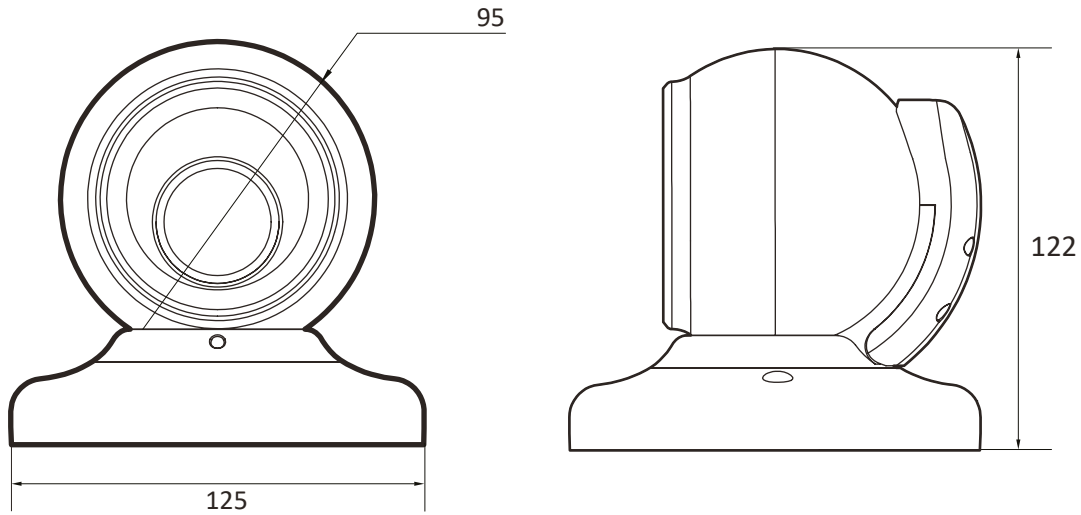

STRUCTURE

Dome	125 Ø
Height	122 mm
Width	-
Length	-
Weight	Net 0.8kg

Dimensions

Accessories