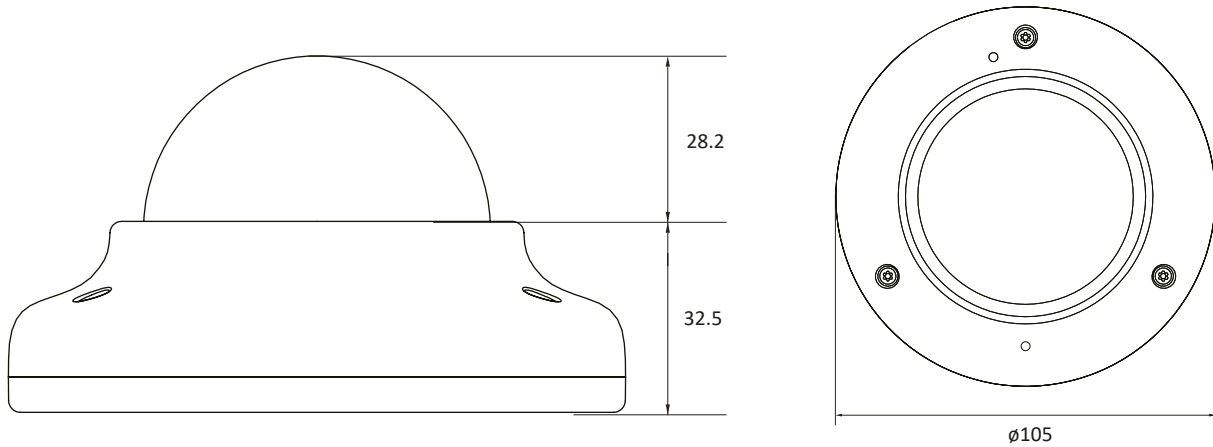

MECHANICAL

Housing Model	VD7
Housing	Outdoor Dome
Material	Aluminium Die- casting
Color	White
Weight	Net 0.36kg
Dimension	105mm x 60.7mm

PRO SERIES ⚙️

Dimensions

Accessories