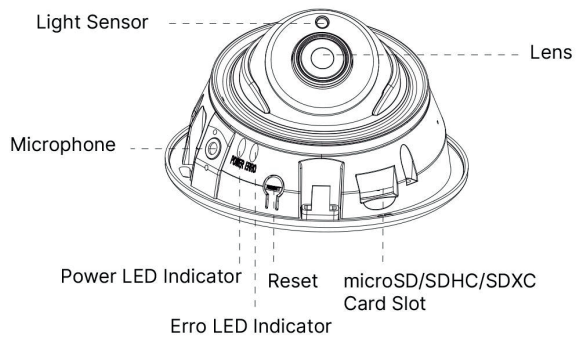

SYSTEM

Storage	Support microSD/SDHC/SDXC Card Local Storage, up to 256GB
Advanced Function	Heat Map, BLC, HLC, 2D DNR, 3D DNR, Defog, AWB, EIS, IP Address Filtering, AGC, Anti-flicker, Corridor Mode, Deblur, Watermark
SIP/VoIP Support	Yes, Voice & Video-over-IP
Event Trigger	Motion Detection, Network Disconnection, Audio Alarm, etc.
Event Action	FTP Upload, SMTP Upload, SD Card Record, SIP Phone, HTTP Notification, etc.
System Compatibility	ONVIF Profile G & Q & S & T, API

PRO SERIES ⚙️

STRUCTURE DIAGRAMS

Units: mm

ACCESSORIES

A01 Pole Mount
Weight: 720g
Dimensions: 170*51.5*152.6mm

A03 External Corner Bracket
Weight: 900g
Dimensions: 170*152.5*76.3mm

A71 Wall Mount
Weight: 530g
Dimensions: 162*124*78 mm