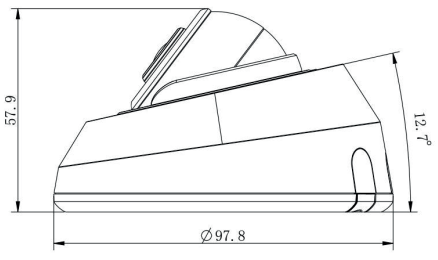

GENERAL

Working Temperature	-40°C~60°C	
Working Humidity	0~90%(Non-condensing)	
Power Supply	PoE (802.3af)	
Power Consumption	4W MAX 6W MAX (With IR on)	5W MAX 7W MAX (With IR on)
Weight	200g	
Dimensions	Φ97.8mmX57.9mm	
Warranty	3/5 Years	

PRO SERIES ⚙️

STRUCTURE DIAGRAMS

Units: mm

ACCESSORIES

A01 Pole Mount
Weight: 720g
Dimensions: 170*51.5*152.6mm

A03 External Corner Bracket
Weight: 900g
Dimensions: 170*152.5*76.3mm

A71 Wall Mount
Weight: 530g
Dimensions: 162*124*78 mm