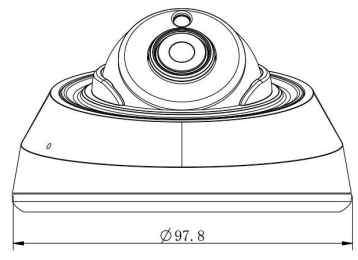

GENERAL

Working Temperature	-40°C~60°C	
Working Humidity	0~90%(Non-condensing)	
Power Supply	PoE (802.3af)	
Power Consumption	4W MAX 6W MAX (With IR on)	5W MAX 7W MAX (With IR on)
Weight	200g	
Dimensions	Φ97.8mmX57.9mm	
Warranty	3/5 Years	

PRO SERIES ⚙️

STRUCTURE DIAGRAMS

Units: mm

ACCESSORIES

A01 Pole Mount
Weight: 720g
Dimensions: 170*51.5*152.6mm

A03 External Corner Bracket
Weight: 900g
Dimensions: 170*152.5*76.3mm

A71 Wall Mount
Weight: 530g
Dimensions: 162*124*78 mm