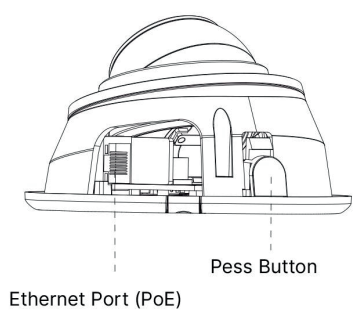

SYSTEM

Storage	Support microSD/SDHC/SDXC Card Local Storage, up to 256GB
Advanced Function	Heat Map, BLC, HLC, 2D DNR, 3D DNR, Defog, AWB, EIS, IP Address Filtering, AGC, Anti-flicker, Corridor Mode, Deblur, Watermark
SIP/VoIP Support	Yes, Voice & Video-over-IP
Event Trigger	Motion Detection, Network Disconnection, Audio Alarm, etc.
Event Action	FTP Upload, SMTP Upload, SD Card Record, SIP Phone, HTTP Notification, etc.
System Compatibility	ONVIF Profile G & Q & S & T, API

GENERAL

Working Temperature	-40°C~60°C	
Working Humidity	0~90%(Non-condensing)	
Power Supply	PoE (802.3af)	
Power Consumption	4W MAX 6W MAX (With IR on)	5W MAX 7W MAX (With IR on)
Weight	200g	
Dimensions	Φ97.8mmX57.9mm	
Warranty	3/5 Years	

PRO SERIES ⚙️

STRUCTURE DIAGRAMS

Units: mm

ACCESSORIES

A01 Pole Mount
Weight: 720g
Dimensions: 170*51.5*152.6mm

A03 External Corner Bracket
Weight: 900g
Dimensions: 170*152.5*76.3mm

A71 Wall Mount
Weight: 530g
Dimensions: 162*124*78 mm