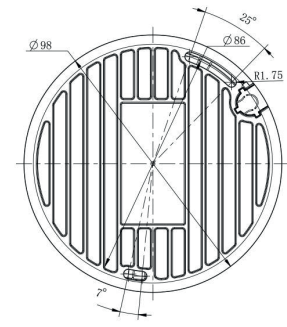

GENERAL

Working Temperature	-40°C~60°C	
Working Humidity	0~90%(Non-condensing)	
Power Supply	PoE (802.3af)	
Power Consumption	4W MAX 6W MAX (With IR on)	5W MAX 7W MAX (With IR on)
Weight	200g	
Dimensions	Φ97.8mmX57.9mm	
Warranty	3/5 Years	

PRO SERIES ⚙️

STRUCTURE DIAGRAMS

Units: mm

ACCESSORIES

A01 Pole Mount
Weight: 720g
Dimensions: 170*51.5*152.6mm

A03 External Corner Bracket
Weight: 900g
Dimensions: 170*152.5*76.3mm

A71 Wall Mount
Weight: 530g
Dimensions: 162*124*78 mm