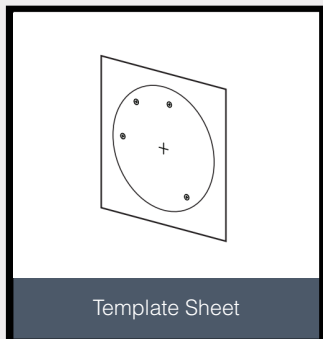

STRUCTURE

Dome	105 Ø
Height	60.7 mm
Width	105 mm
Length	105 mm
Weight	Net: 0.36kg

MVP7-22-RE **ViewPro** 

Dimensions (mm/inch)