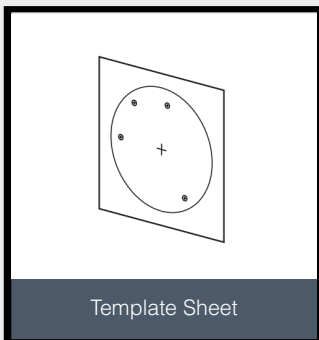

MVP-B402 **ViewPro**